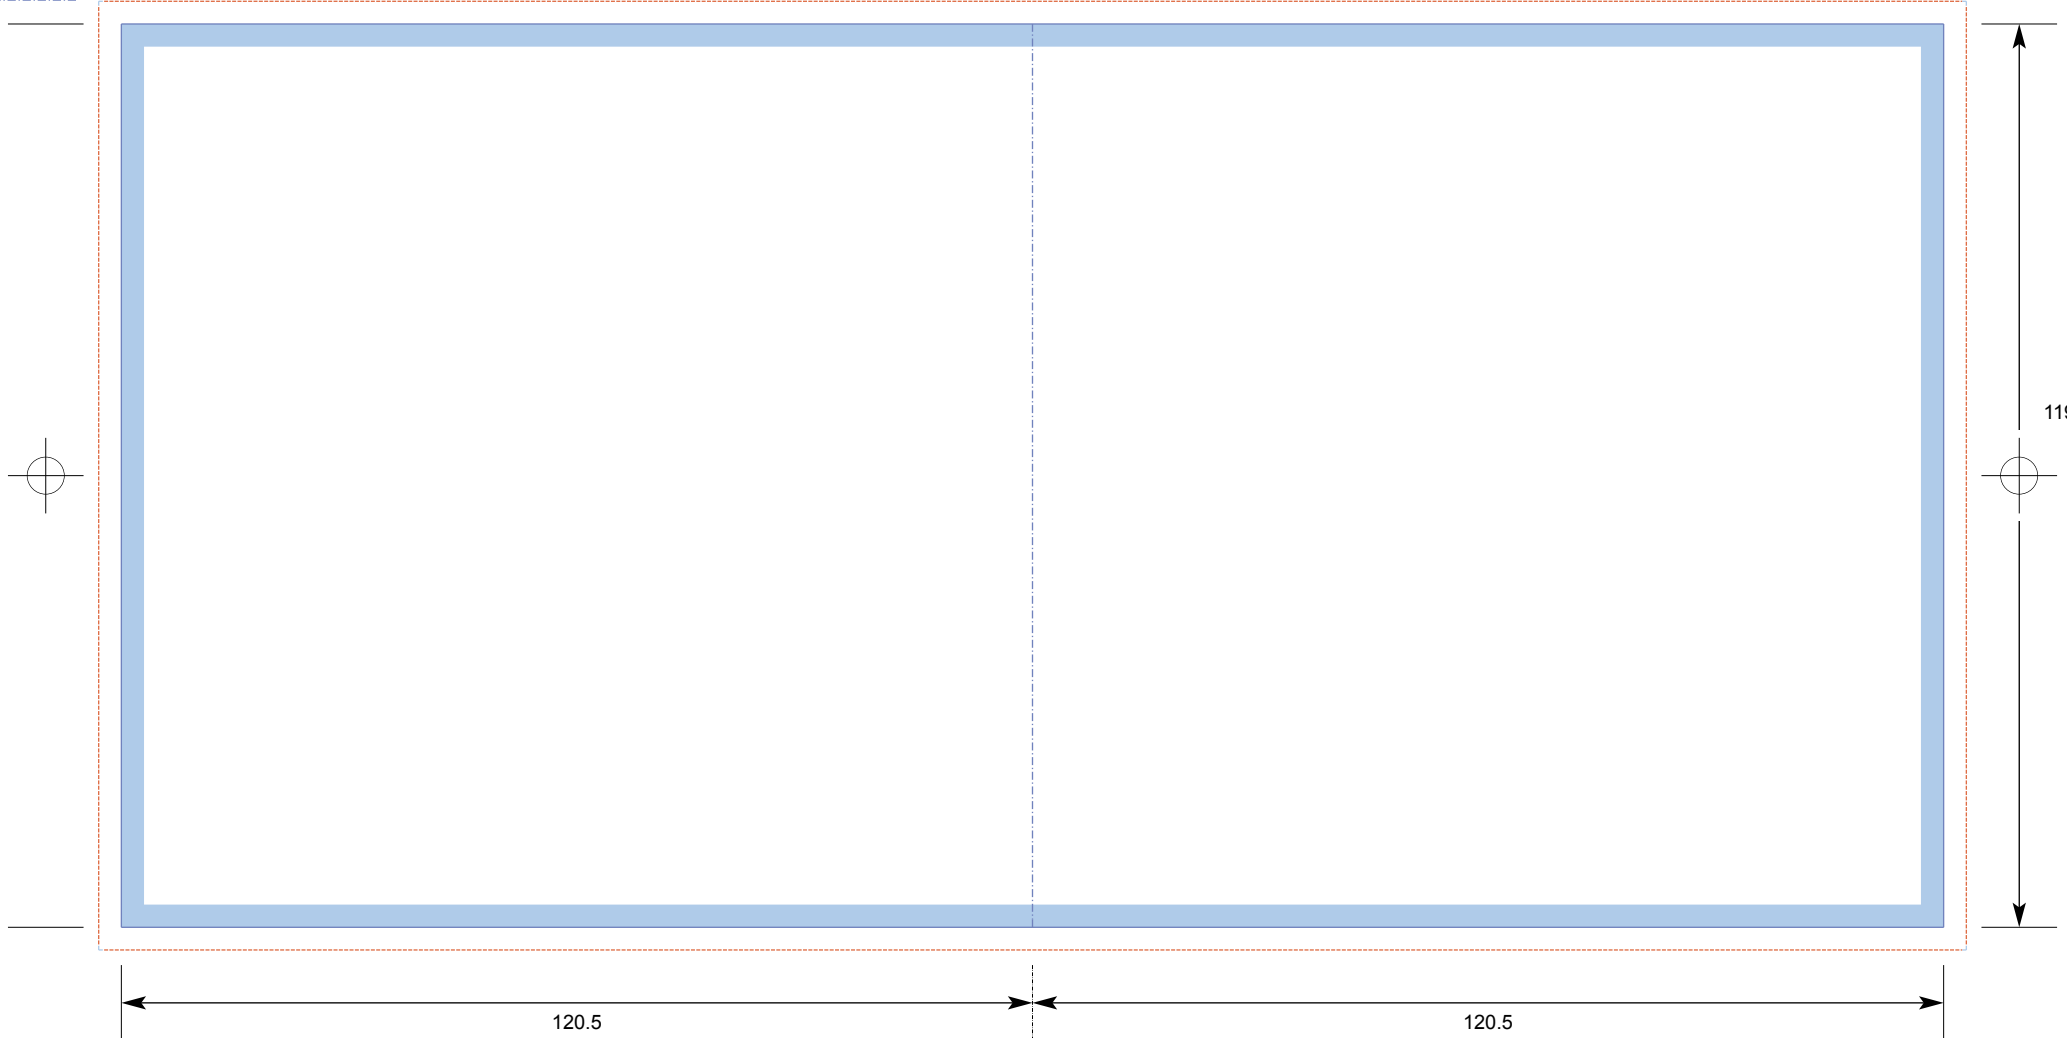

Key:  
No text area  
Wilson CreativeTemplate: CD\_DPS1  
Compact Disc Booklet: Double Page Spread

COLOURS  
CYAN  
MAGENTA  
YELLOW  
BLACK

Bleed  
Trim  
Fold

**PLEASE NOTE** THIS TEMPLATE IS NOT TO BE ALTERED, MOVED OR THE DOCUMENT SIZE CHANGED.  
BOOKLET PAGES SHOULD BE IN COMBINED IN THE FOLLOWING ORDER: 4 PG BOOKLET (PG4 - PG1; PG2 - PG3). 8PG BOOKLET (PG8 - PG1; PG2 - PG7; PG3 - PG6; PG4 - PG5)  
ALL DIMENSIONS ARE IN MILLIMETRES. BLEED ALLOWANCE OF 3MM ON TRIMMED EDGES