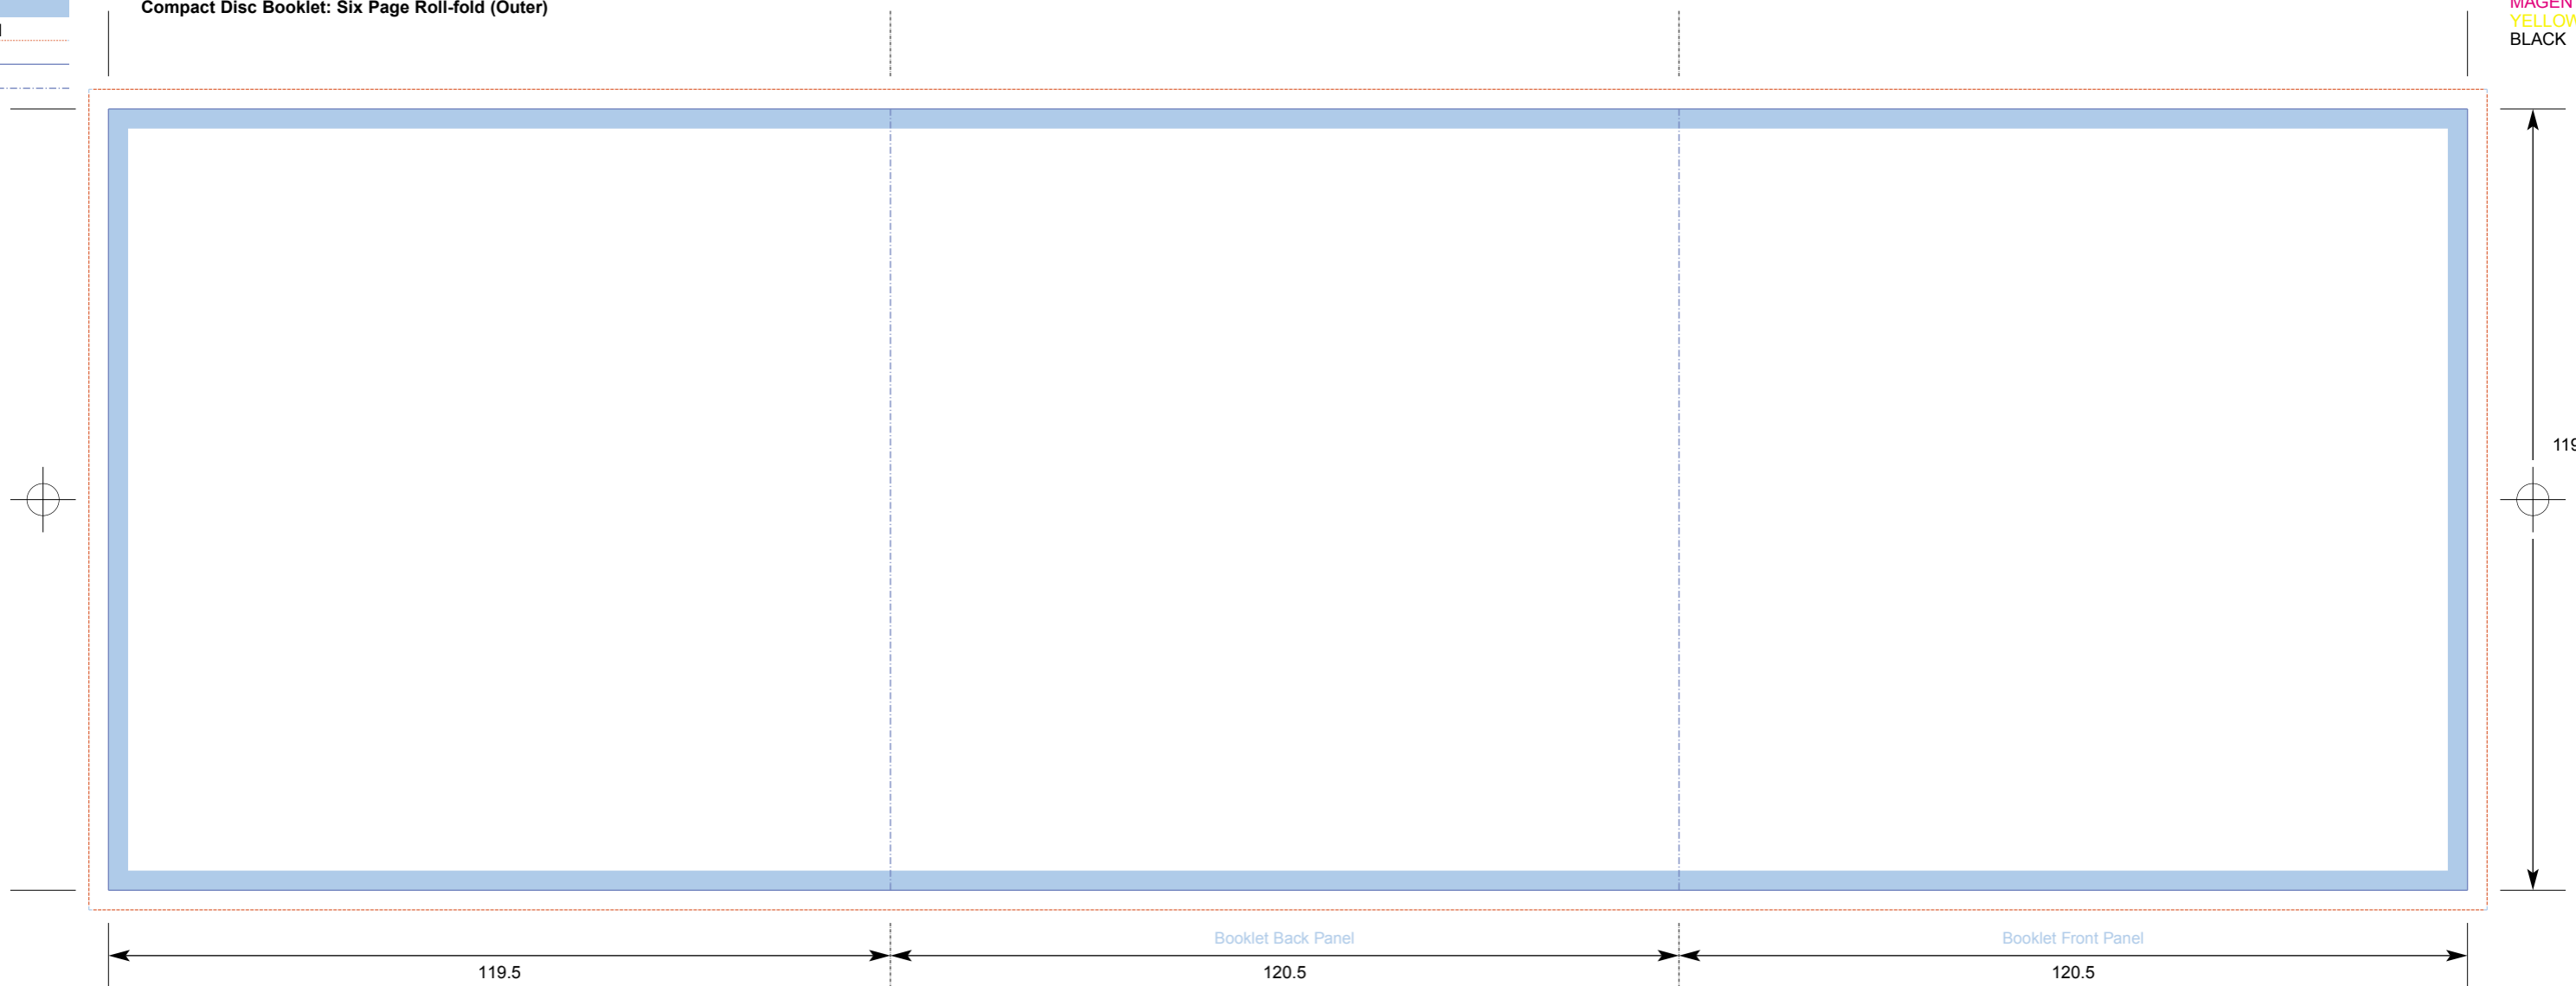

Key:  
No text area  
Bleed  
Trim  
Fold

**Wilson Creative Template: CD\_6PR1**  
**Compact Disc Booklet: Six Page Roll-fold (Outer)**

**COLOURS**  
CYAN  
MAGENTA  
YELLOW  
BLACK

**PLEASE NOTE**

ALL DIMENSIONS ARE IN MILLIMETRES. BLEED ALLOWANCE OF 3MM ON TRIMMED EDGES