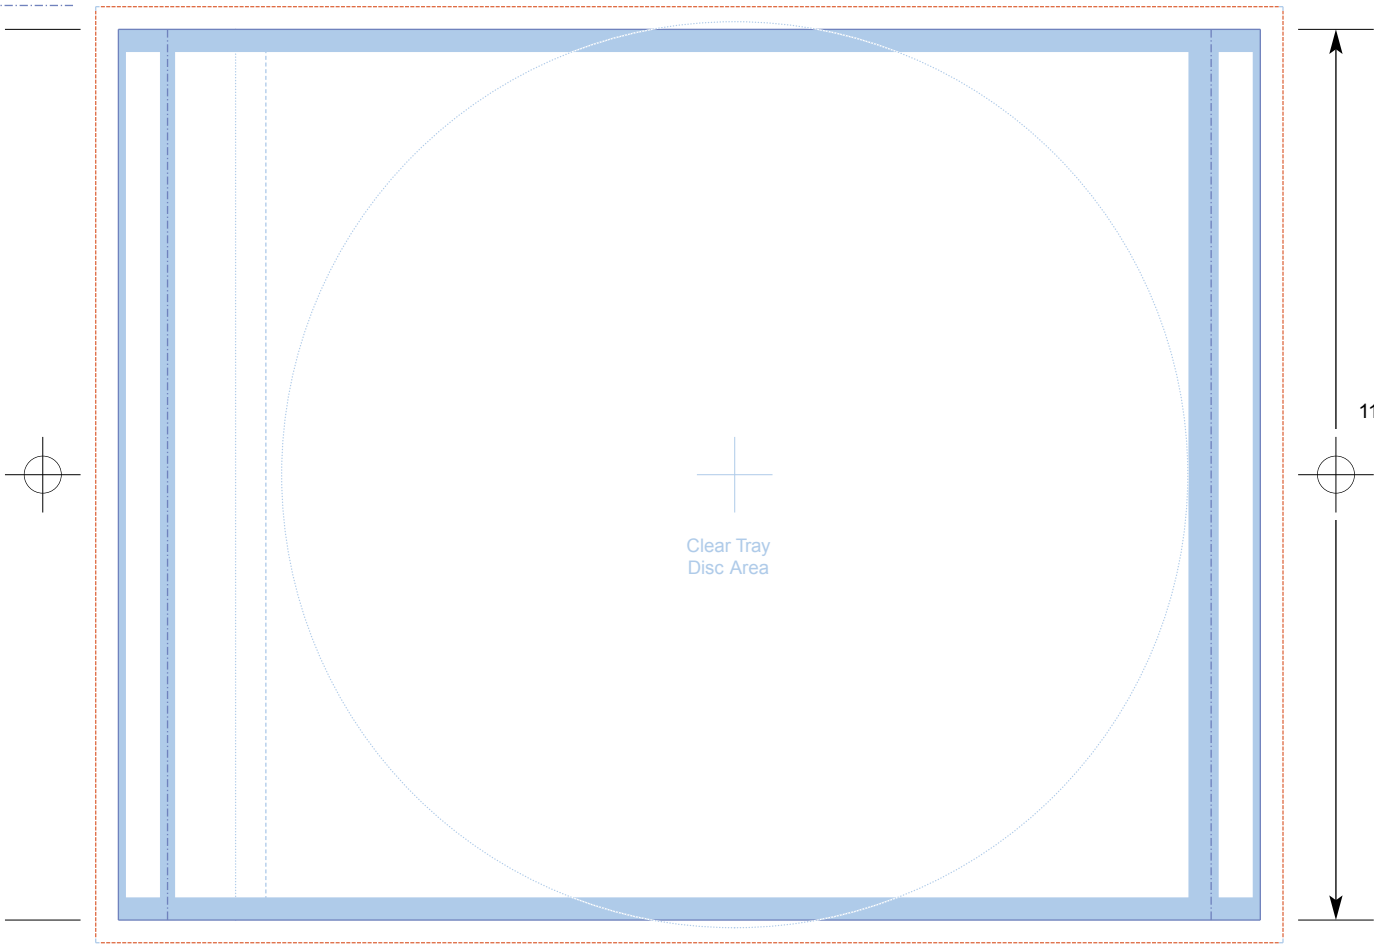

Key:

No text area

Bleed

Trim

Fold

**Wilson Creative Template: CD\_INL4**  
**Compact Disc Inside Inlay (clearcase)**

**COLOURS**  
CYAN  
MAGENTA  
YELLOW  
BLACK

Clear  
Spine  
Area

Clear Tray  
Disc Area

6.5

138

6.5

117.8

**PLEASE NOTE**

THIS TEMPLATE IS NOT TO BE ALTERED, MOVED OR THE DOCUMENT SIZE CHANGED.  
ALL DIMENSIONS ARE IN MILLIMETRES. BLEED ALLOWANCE OF 3MM ON TRIMMED EDGES