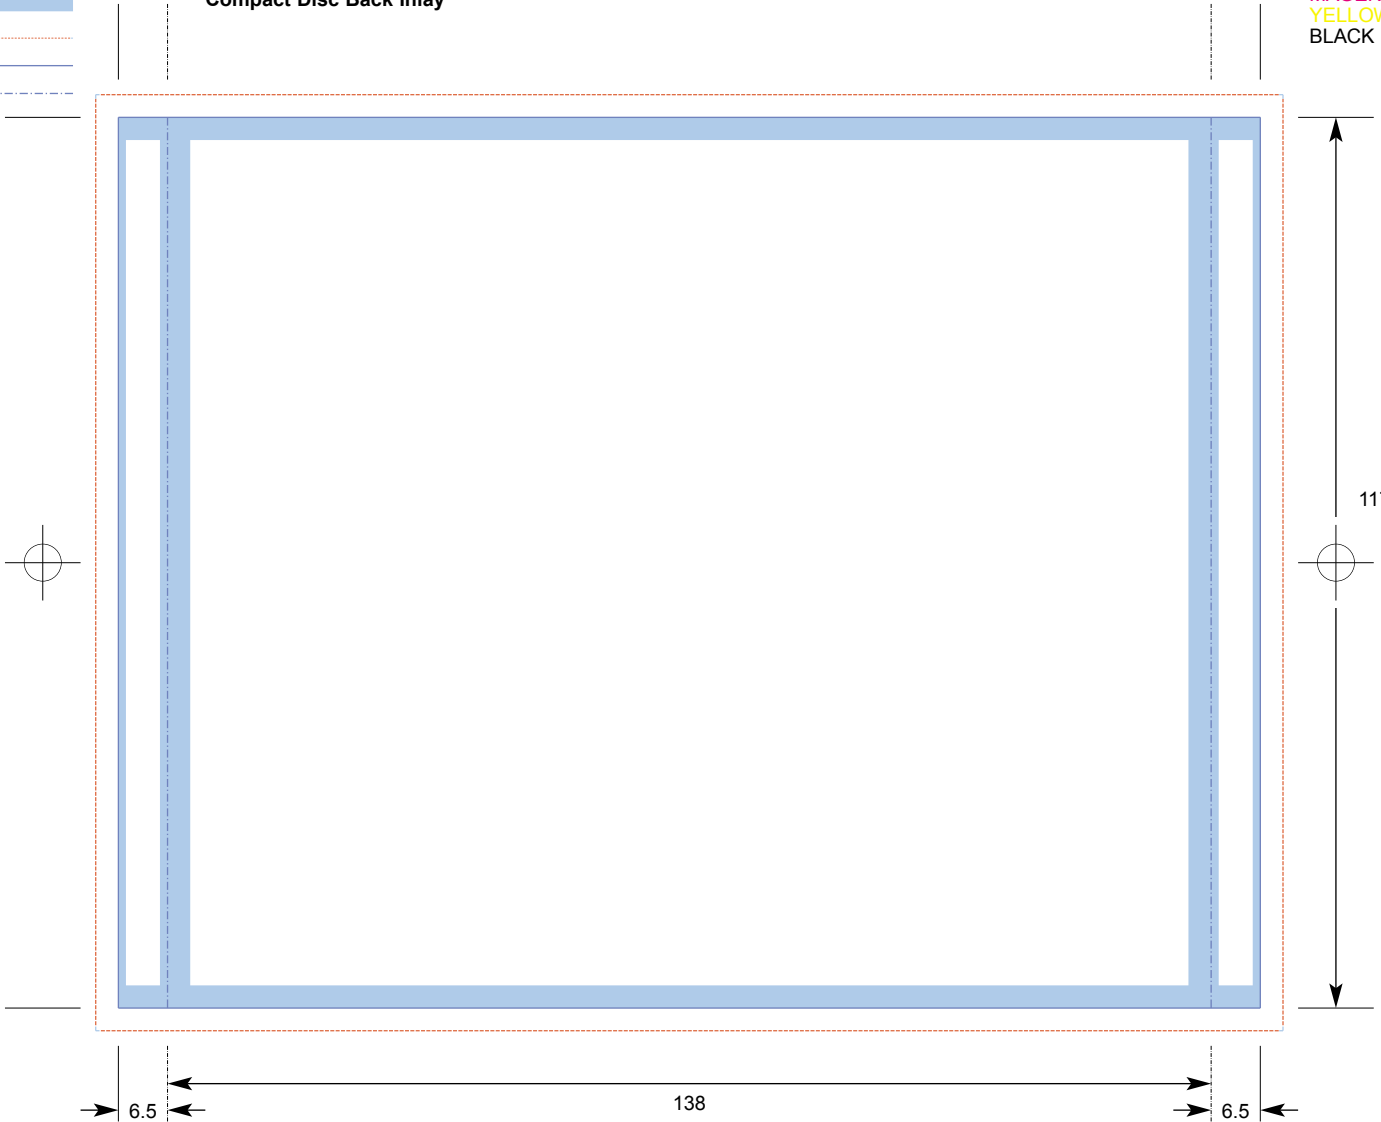

COLOURS
CYAN
MAGENTA
YELLOW
BLACK

Wilson Creative Template: CD_INL1
Compact Disc Back Inlay

Key:
No text area
Bleed
Trim
Fold

PLEASE NOTE
THIS TEMPLATE IS NOT TO BE ALTERED, MOVED OR THE DOCUMENT SIZE CHANGED.
ALL DIMENSIONS ARE IN MILLIMETRES. BLEED ALLOWANCE OF 3MM ON TRIMMED EDGES