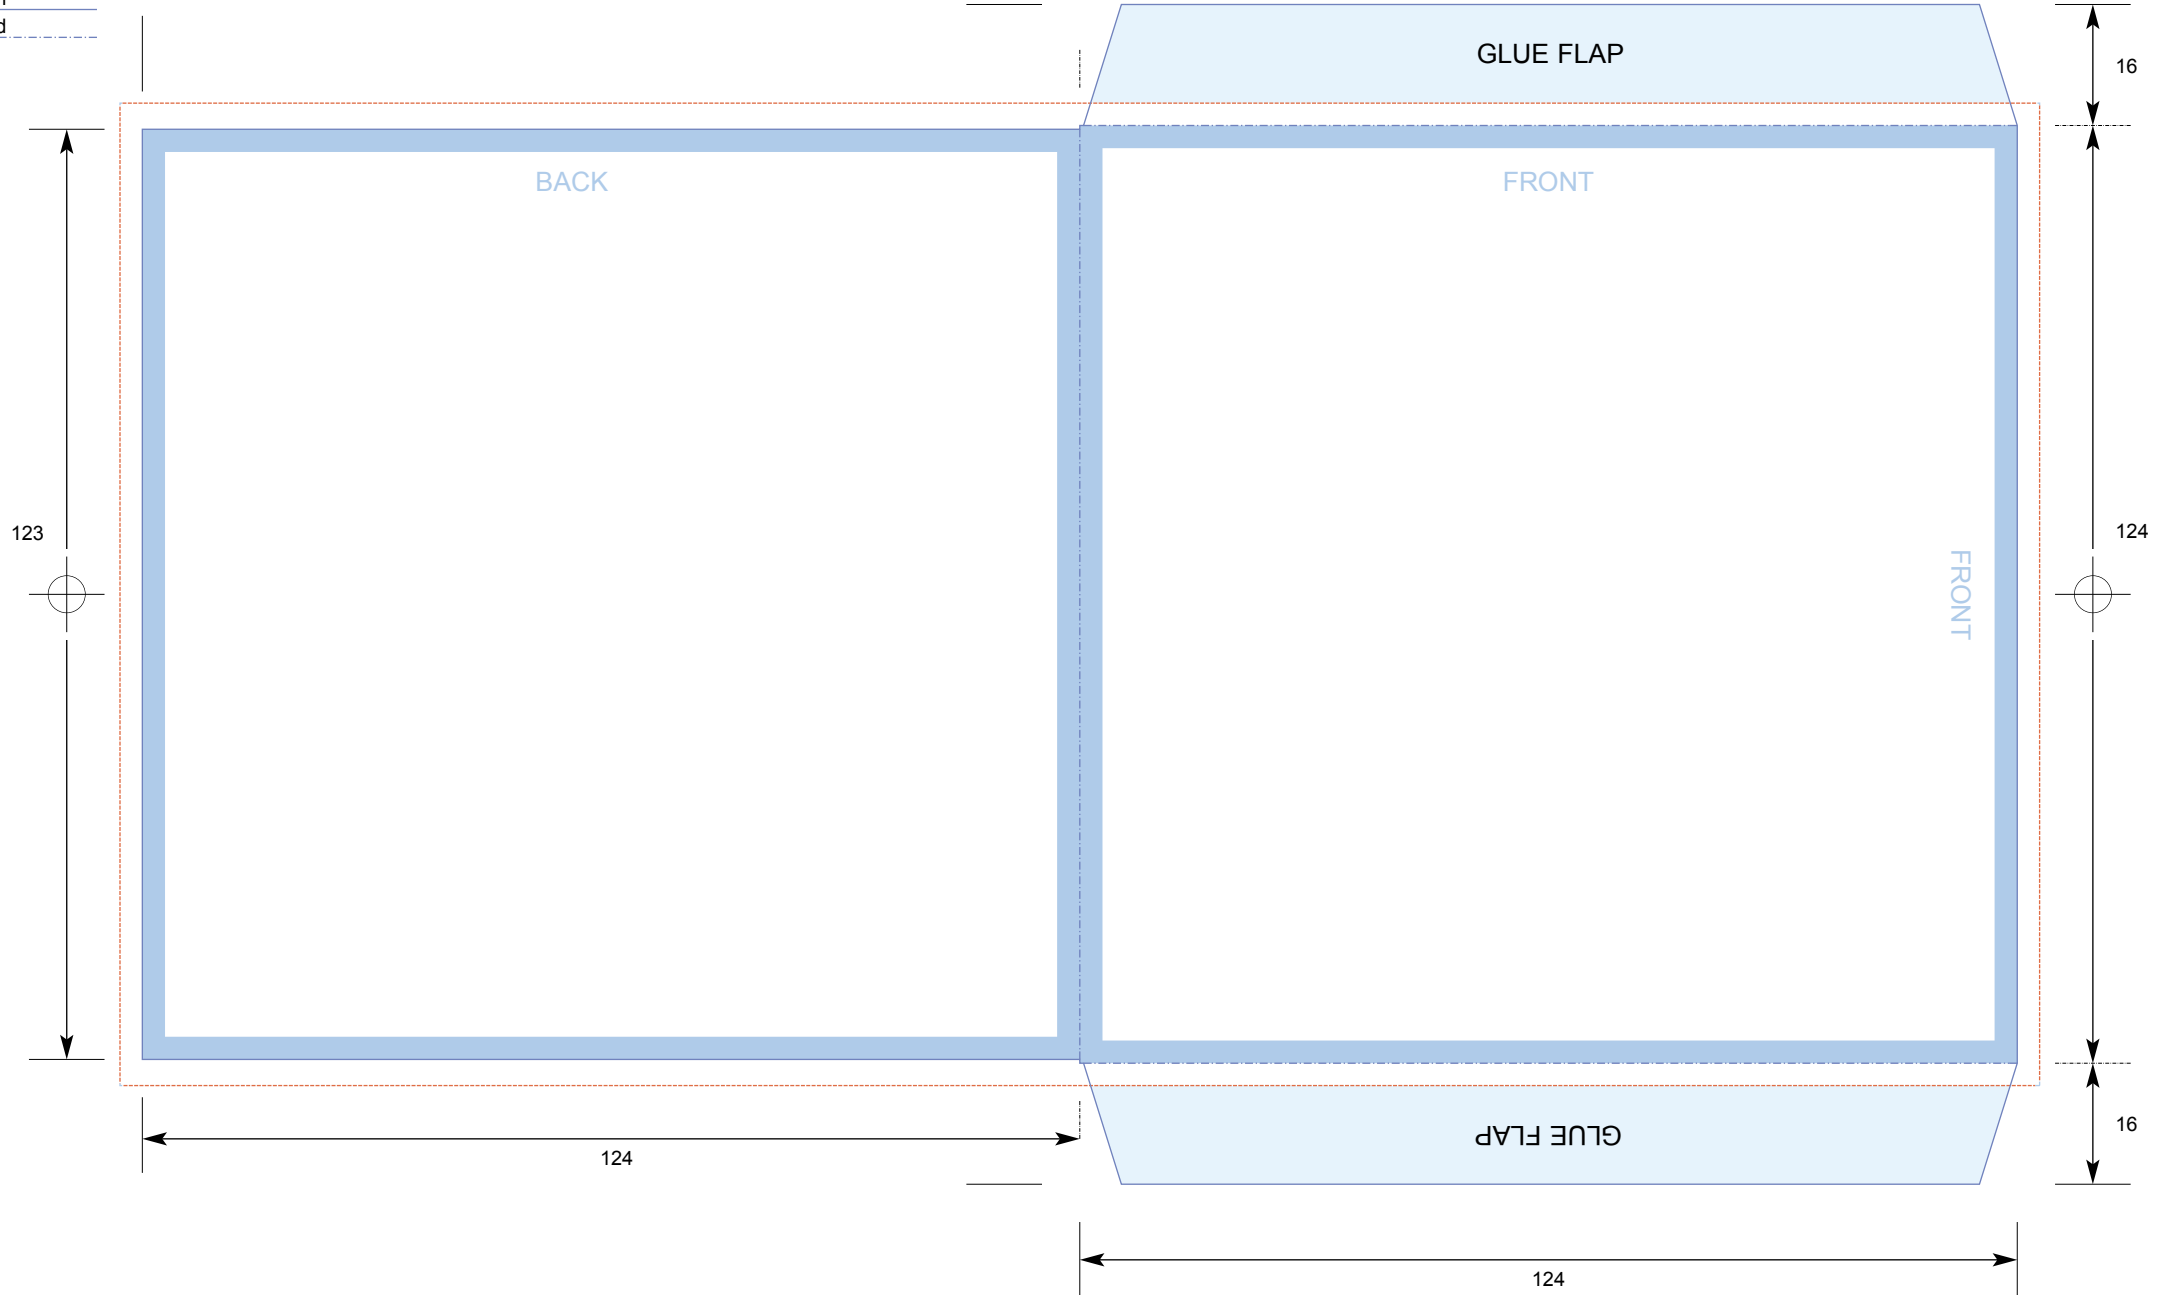

Key:  
No text area  
No print area  
Bleed  
Trim  
Fold

Wilson Creative Template: CD\_5W1  
Compact Disc 5 inch Wallet (Internal Flaps)

COLOURS  
CYAN  
MAGENTA  
YELLOW  
BLACK

**PLEASE NOTE**  
THIS TEMPLATE IS NOT TO BE ALTERED, MOVED OR THE DOCUMENT SIZE CHANGED.  
ALL DIMENSIONS ARE IN MILLIMETRES. BLEED ALLOWANCE OF 3MM ON TRIMMED EDGES