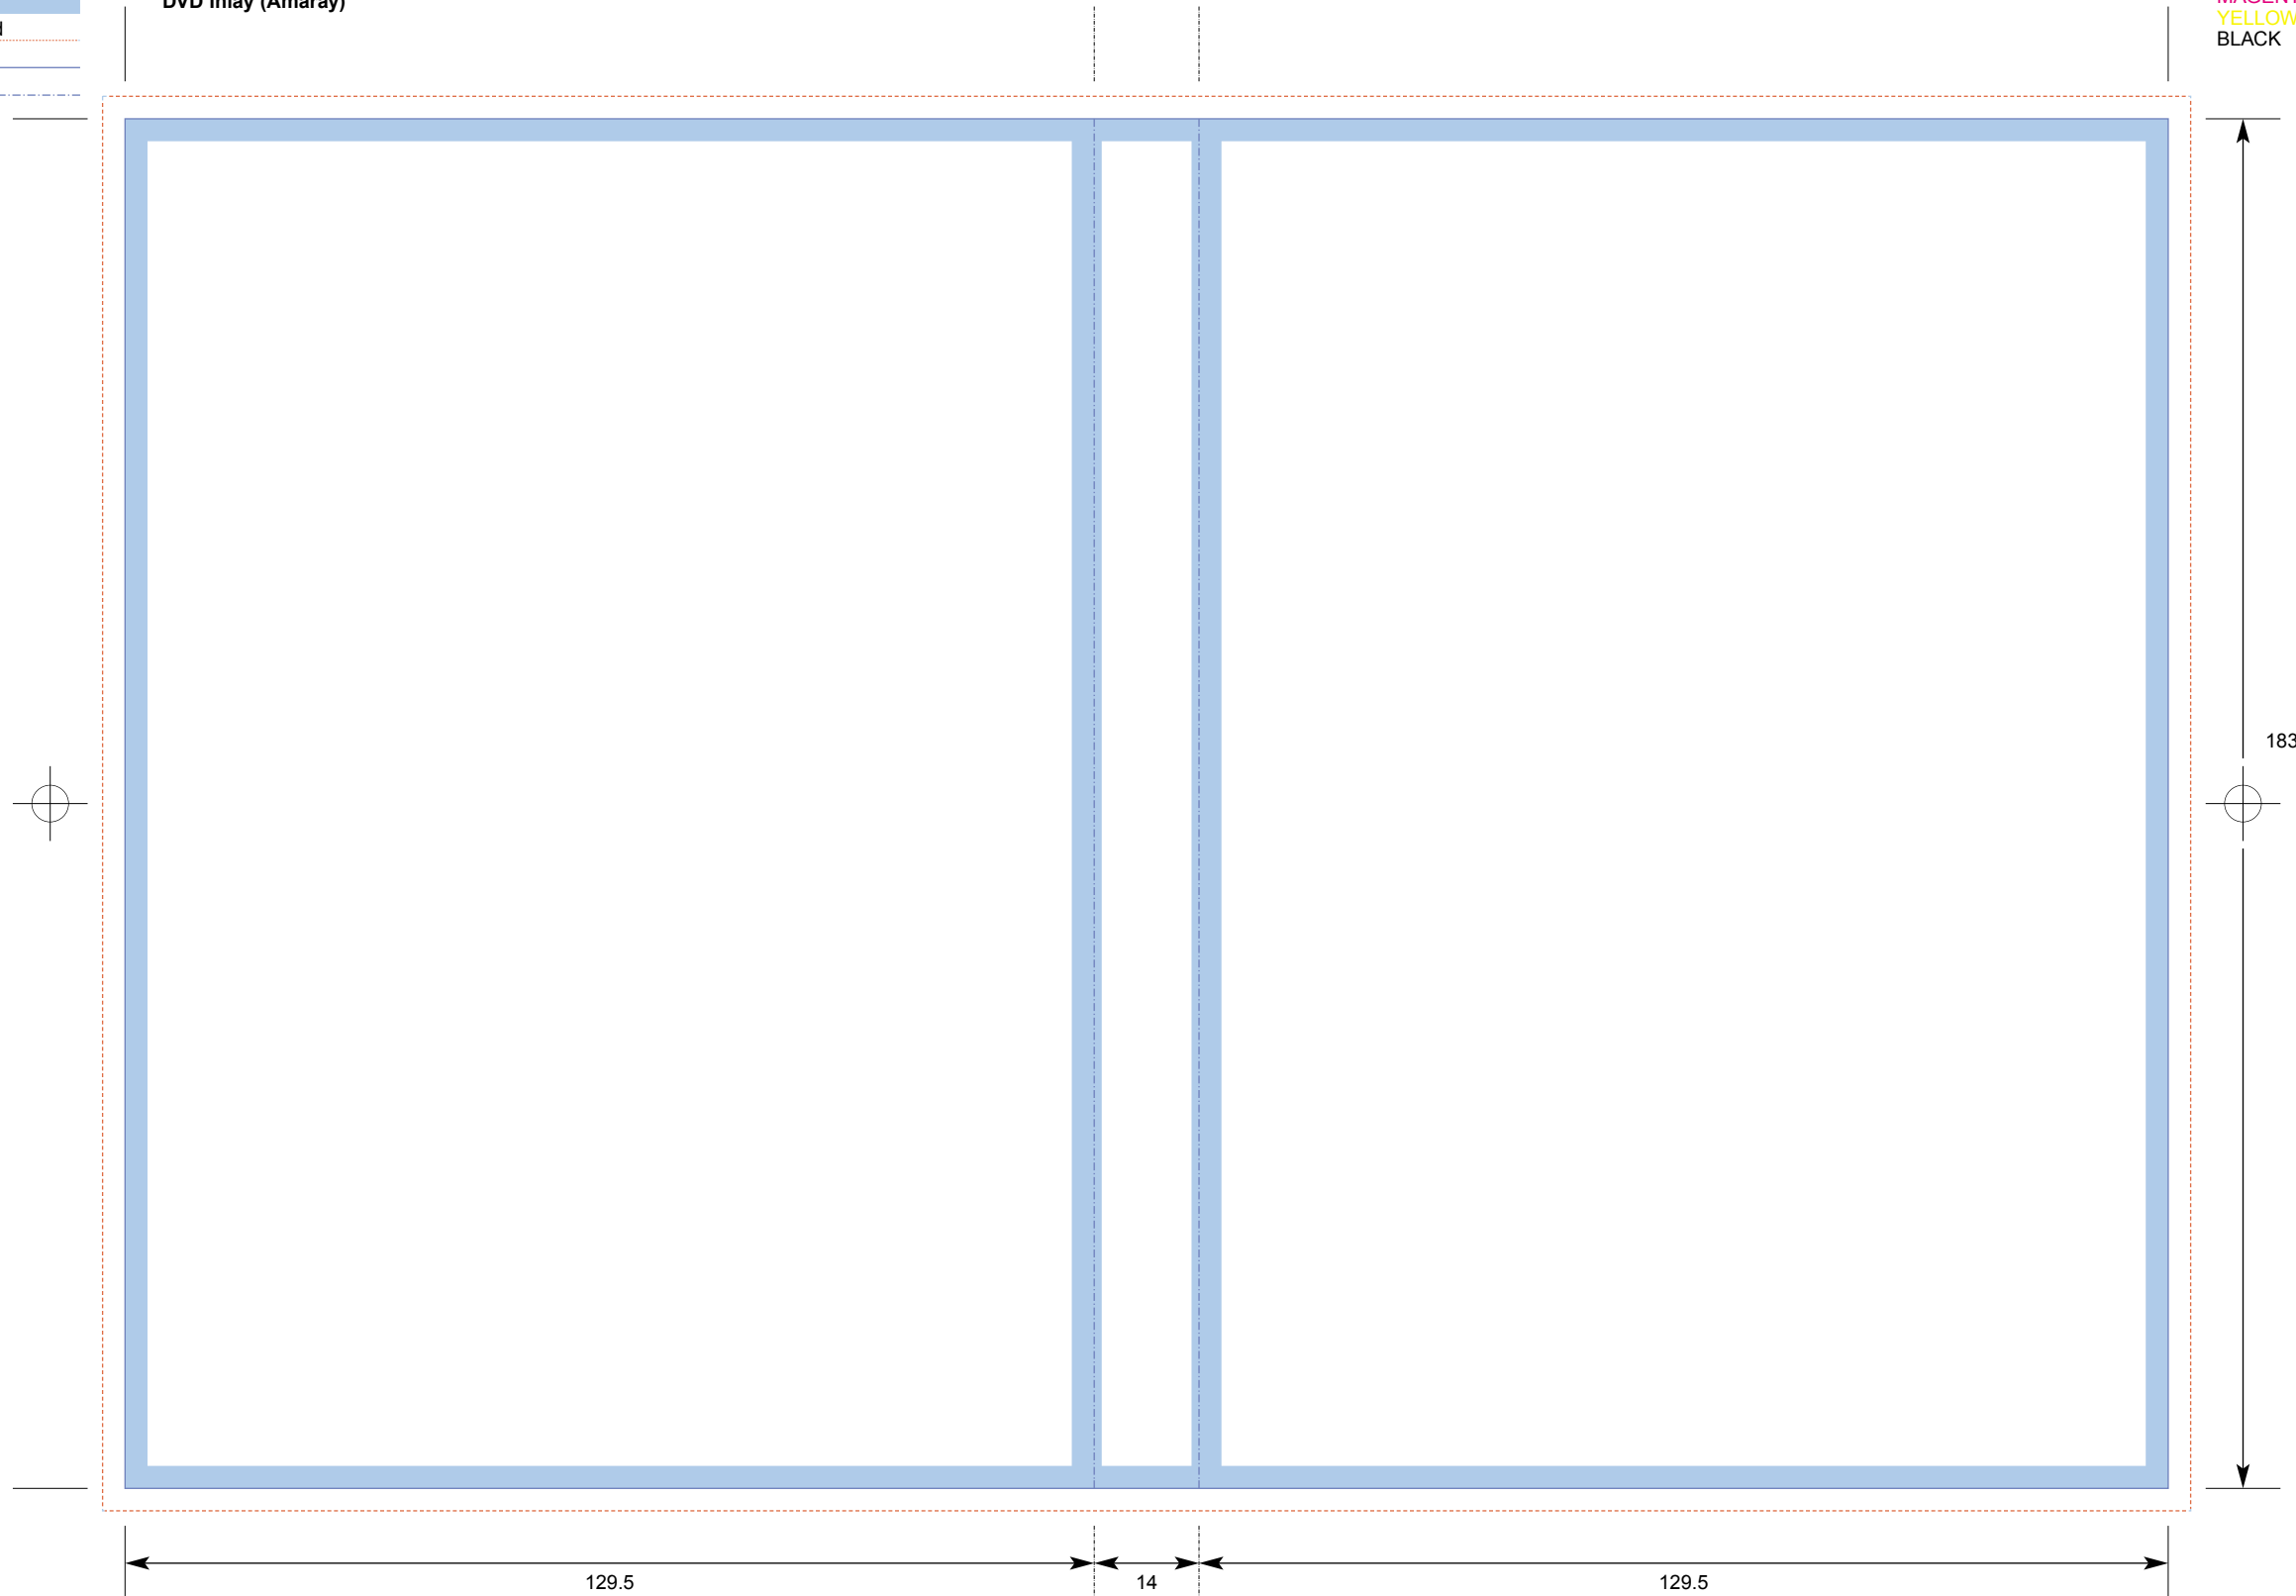

Key:
No text area
Wilson Creative Template: DVD_INL1
DVD Inlay (Amaray)

COLOURS
CYAN
MAGENTA
YELLOW
BLACK

Bleed
Trim
Fold

129.5

14

129.5

183

PLEASE NOTE THIS TEMPLATE IS NOT TO BE ALTERED, MOVED OR THE DOCUMENT SIZE CHANGED.
IF SUPPLYING ARTWORK FOR A DOUBLE SIDED DESIGN TO BE USED WITH A CLEAR DVD CASE. PLEASE SUBMIT 2 COPIES OF THIS TEMPLATE NAMED: INNER COVER AND OUTER COVER.
ALL DIMENSIONS ARE IN MILLIMETRES. BLEED ALLOWANCE OF 3MM ON TRIMMED EDGES