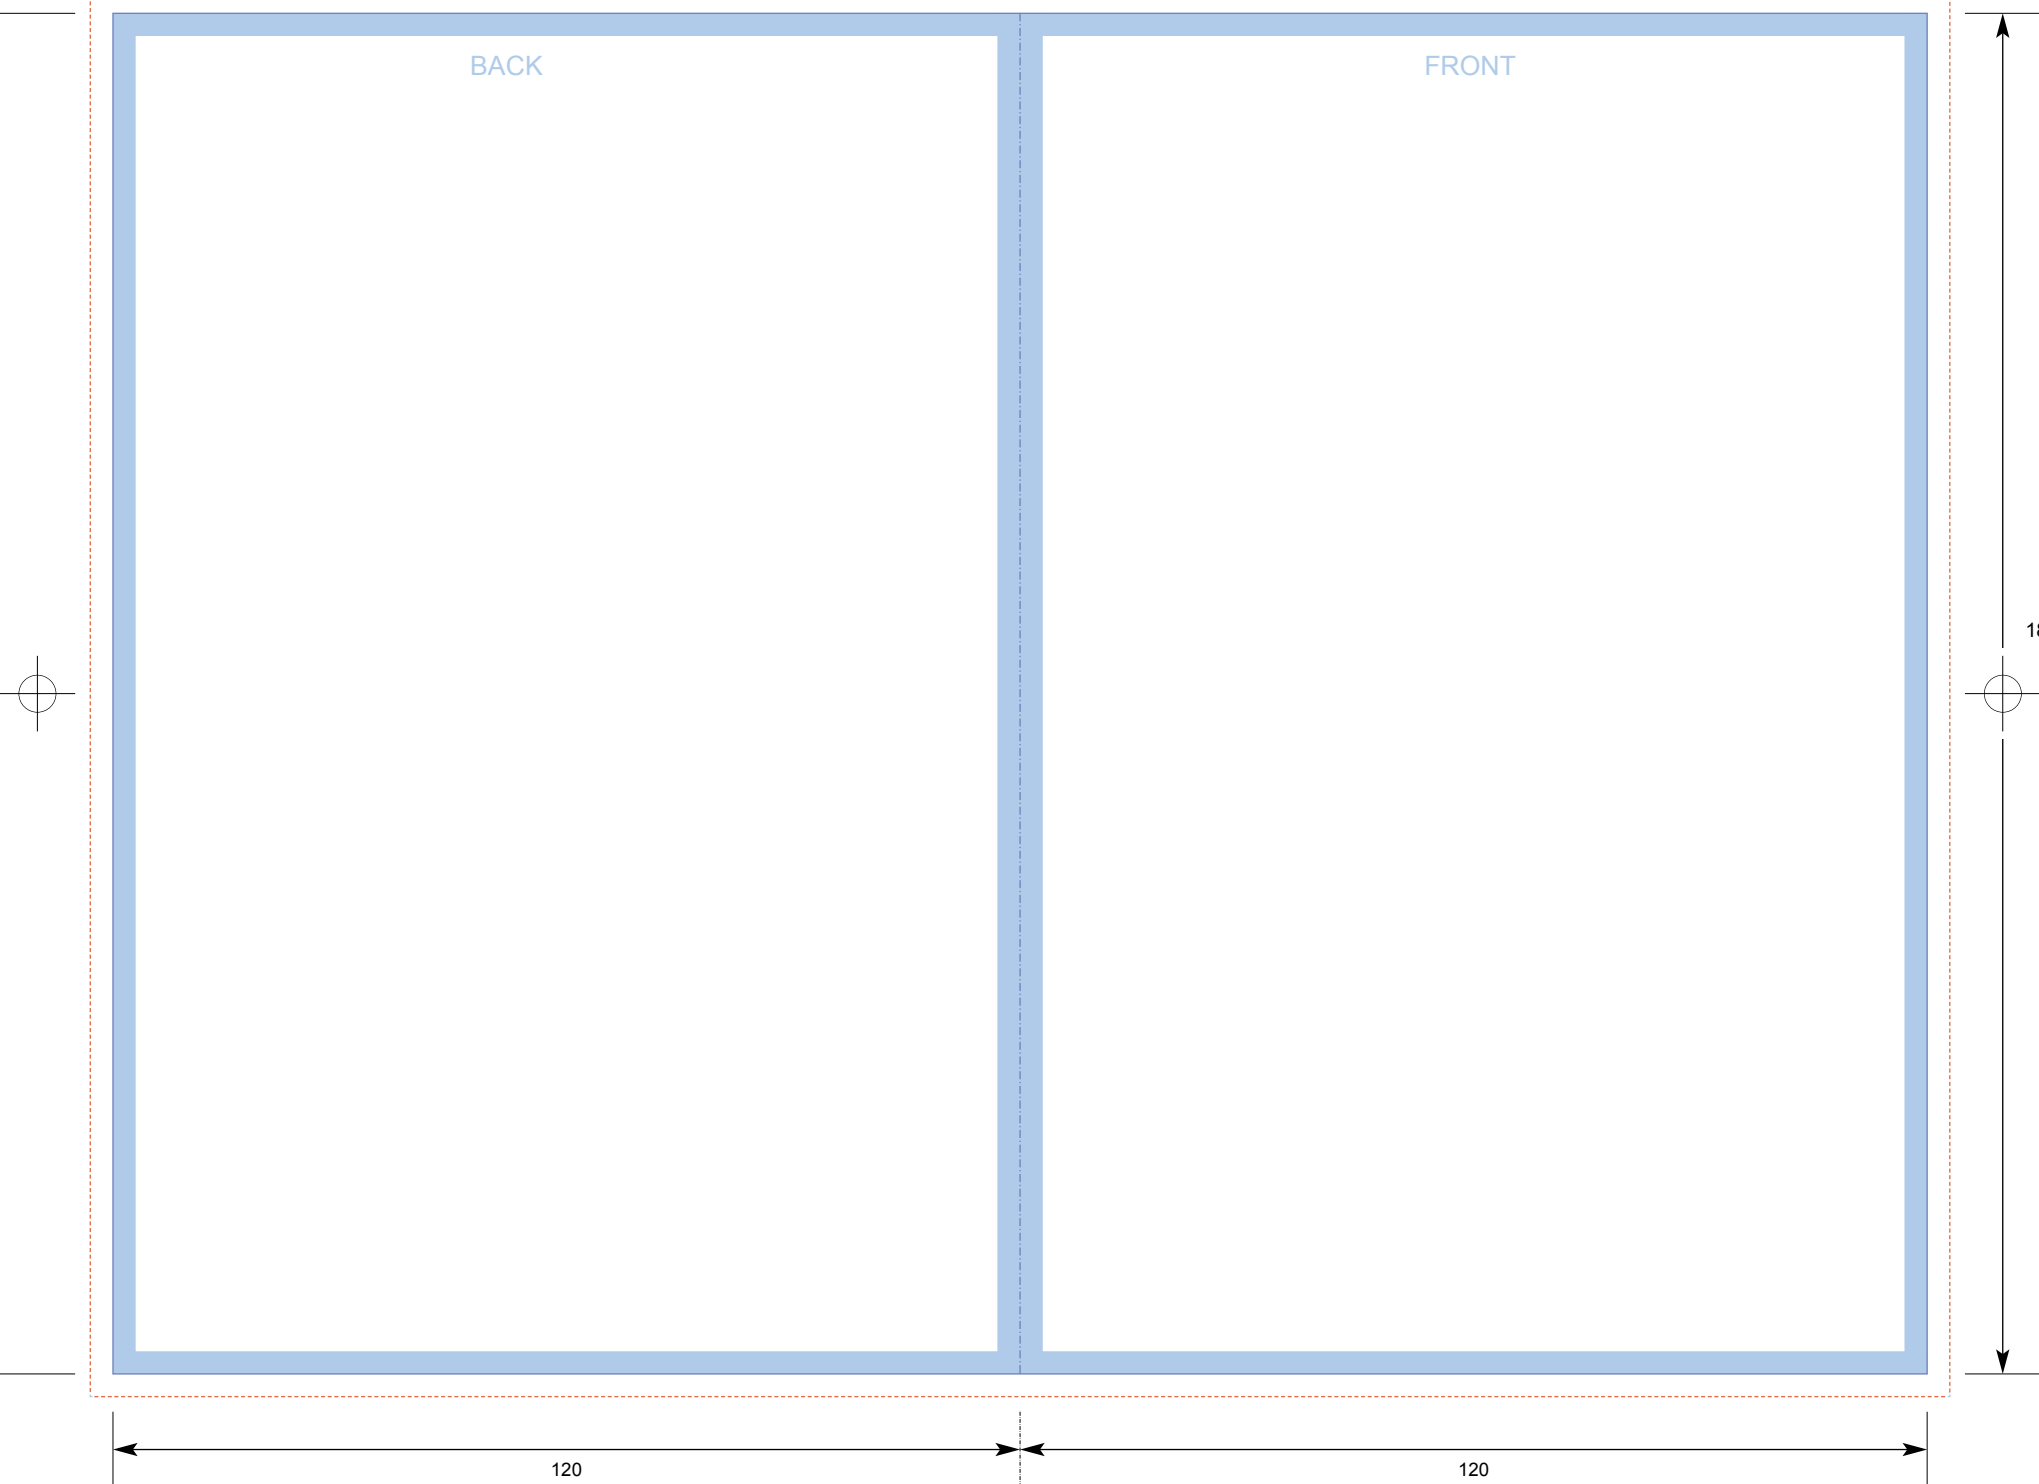

COLOURS  
CYAN  
MAGENTA  
YELLOW  
BLACK

Key:  
No text area  
Wilson Creative Template: DVD\_DPS1  
DVD Booklet: Double Page Spread (Imposed) (Amaray)

Bleed  
Trim  
Fold

**PLEASE NOTE**  
THIS TEMPLATE IS NOT TO BE ALTERED, MOVED OR THE DOCUMENT SIZE CHANGED.  
ALL DIMENSIONS ARE IN MILLIMETRES. BLEED ALLOWANCE OF 3MM ON TRIMMED EDGES